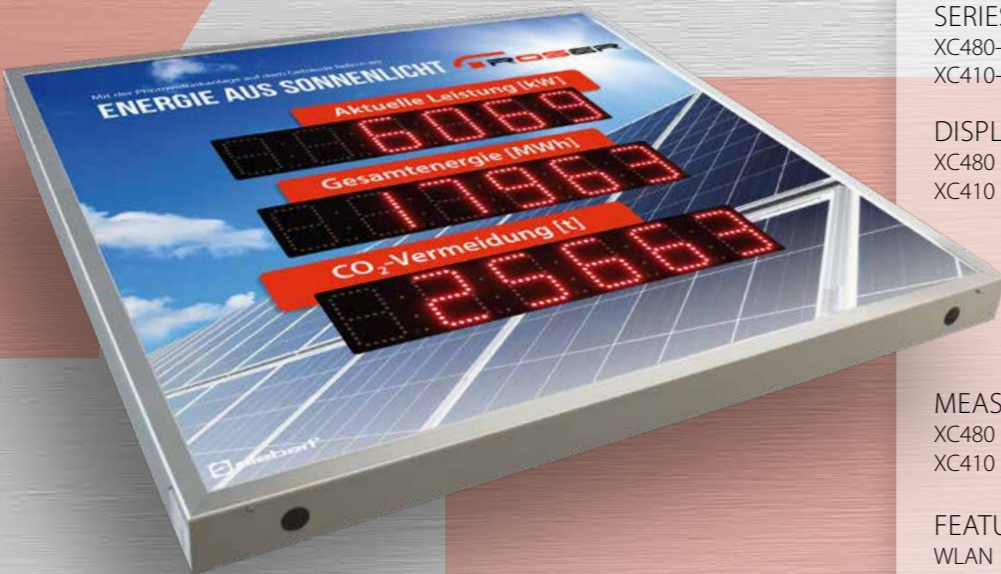

XC480 - for outdoor and large reading distances up to 40 meters

SERIES  
XC480-SAR-A-05-S99001  
XC410-SAW-N-05-S99014

DISPLAY  
XC480 : 100 mm LED red, extra bright  
XC410 : 25 mm LED white

MEASURES (W x H x D)  
XC480 : 1000 x 1000 x 62 mm  
XC410 : 420 x 297 x 41 mm

FEATURES  
WLAN

a good combination for  
**outdoor** and  
**indoor**

XC410 - elegance in glass and stainless steel for indoor use / a representative object with a clear design language

energy from sunlight